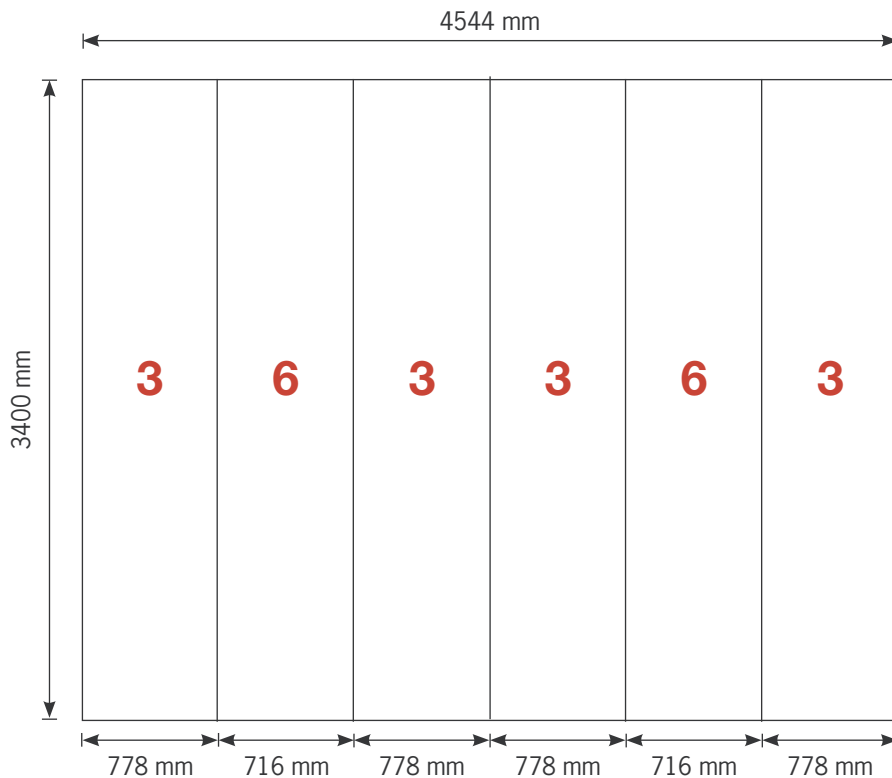

Side A

Wall unit **shape D195** 340 cm

Top view Side A	Panel no.	Quantity	Height	Width
	1	2	3400 mm	836 mm
	2	2	3400 mm	807 mm
	3	2	3400 mm	778 mm
	4	2	3400 mm	749 mm
Total printing panels		8		

Side B

Wall unit **shape D195** 340 cm

Top view Side B	Panel no.	Quantity	Height	Width
	3	4	3400 mm	778 mm
	6	2	3400 mm	716 mm
Total printing panels		6		

1