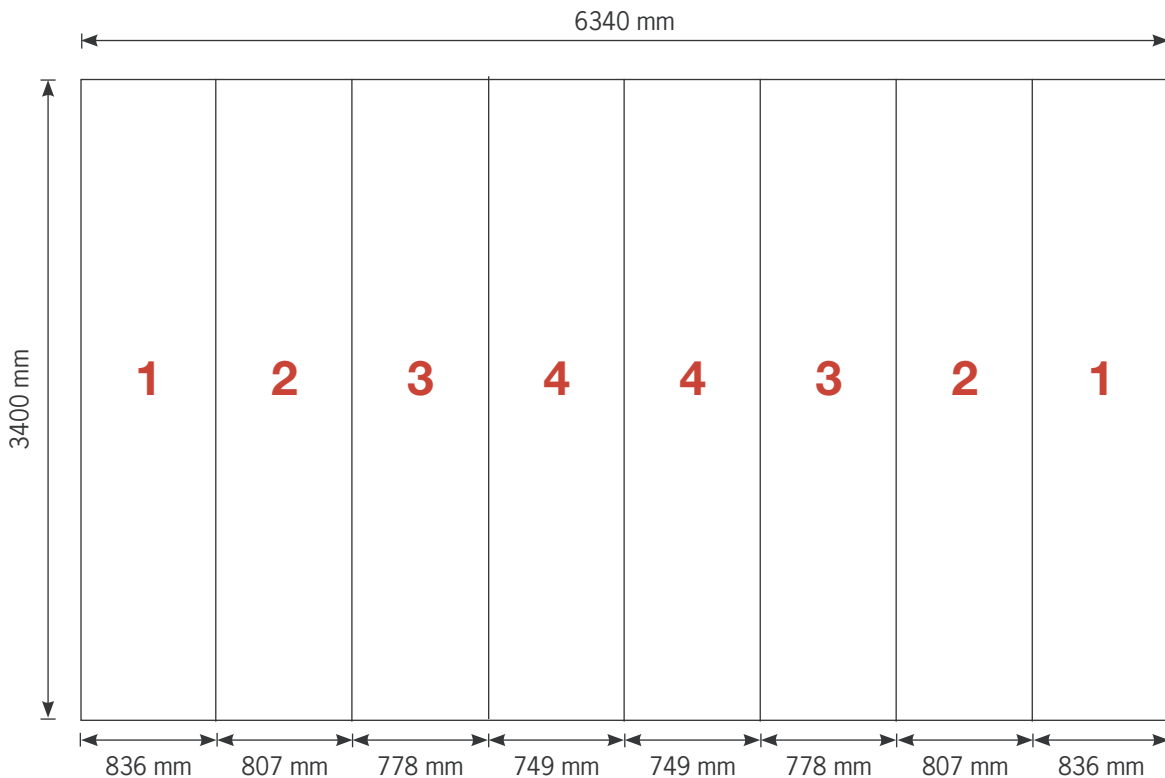

Side A

Wall unit **shape D195** 340 cm

Top view Side A	Panel no.	Quantity	Height	Width
	1	2	3400 mm	836 mm
	2	2	3400 mm	807 mm
	3	2	3400 mm	778 mm
	4	2	3400 mm	749 mm
Total printing panels		8		

Side B

Wall unit **shape D195** 340 cm

Top view Side B	Panel no.	Quantity	Height	Width
	3	4	3400 mm	778 mm
	6	2	3400 mm	716 mm
Total printing panels		6		

1