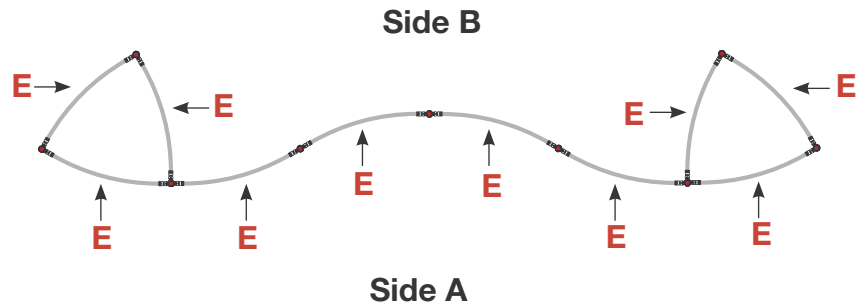

Wall unit **shape D195** 340 cm

Side view

Top view

D195	Item.	Components	One sided wall (side A)	Double sided wall (side B)
		A	Red junction	27 pcs.
	B	Grey junction	9 pcs.	
	C	Gold rods	27 pcs.	
	D	Gold wings	27 pcs.	+ 9 pcs.
	E	Purple rods	40 pcs.	
		Gold Magbar		+ 12 pcs.
		Magbar connector		+ 12 pcs.
		Top magbar connector		+ 4 pcs
		Hanger	16 pcs.	+ 8 pcs
		Cliker	16 pcs.	+ 8 pcs