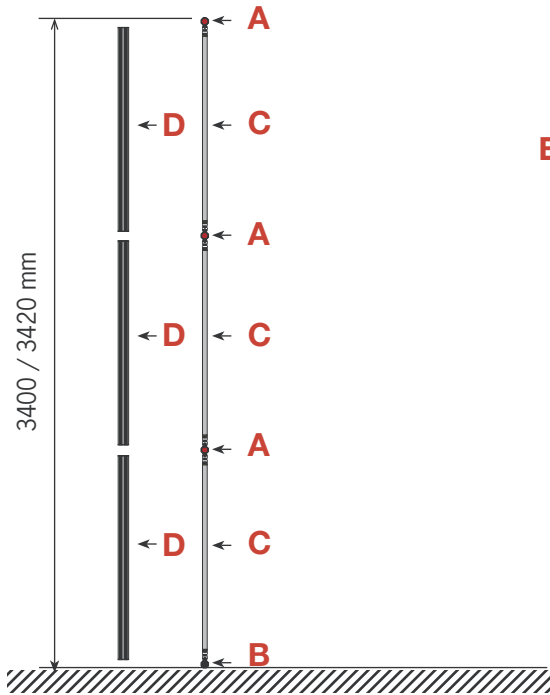

Wall unit **shape D195** 340 cm

Side view

Top view

D195	Item.	Components	One sided wall (side A)	Double sided wall (side B)
		A	Red junction	27 pcs.
	B	Grey junction	9 pcs.	
	C	Gold rods	27 pcs.	
	D	Gold wings	27 pcs.	+ 9 pcs.
	E	Purple rods	40 pcs.	
		Gold Magbar		+ 12 pcs.
		Magbar connector		+ 12 pcs.
		Top magbar connector		+ 4 pcs
		Hanger	16 pcs.	+ 8 pcs
		Cliker	16 pcs.	+ 8 pcs