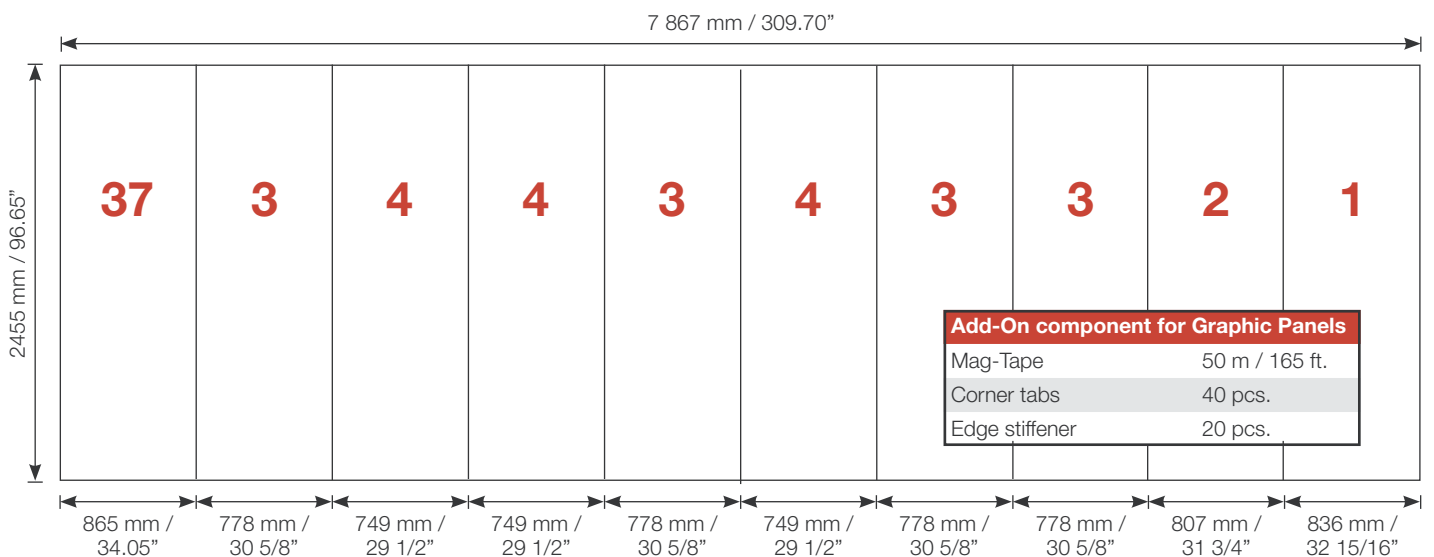

Exhibition unit **Shape D191** 250 cm

D191	Panel no.	Quantity	Height (mm)	Width (mm)	Height (inch)	Width (inch)
	37	1	2455 mm	865 mm	96.65"	34.05"
	3	4	2455 mm	778 mm	96.65"	30 5/8"
	4	3	2455 mm	749 mm	96.65"	29 1/2"
	2	1	2455 mm	807 mm	96.65"	31 3/4"
	1	1	2455 mm	836 mm	96.65"	32 15/16"
Total panels		10	<i>This panels fits into one MB EGO Plastic Hard Case</i>			