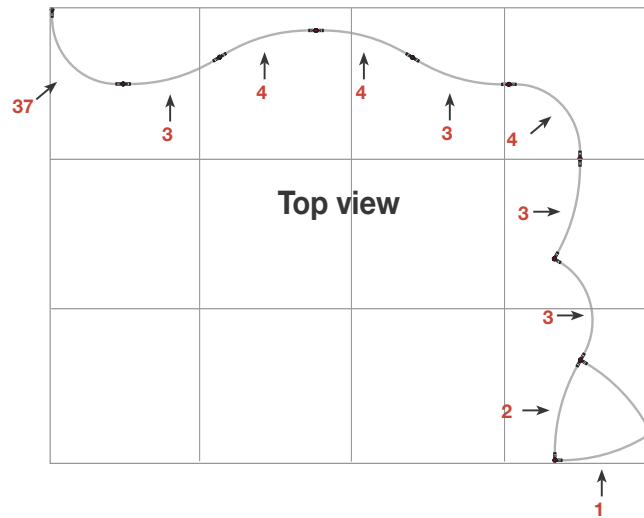

Exhibition unit **Shape D191** 250 cm

D191	Panel no.	Quantity	Height (mm)	Width (mm)	Height (inch)	Width (inch)
	37	1	2455 mm	865 mm	96.65"	34.05"
	3	4	2455 mm	778 mm	96.65"	30 5/8"
	4	3	2455 mm	749 mm	96.65"	29 1/2"
	2	1	2455 mm	807 mm	96.65"	31 3/4"
	1	1	2455 mm	836 mm	96.65"	32 15/16"
Total panels		10	<i>This panels fits into one MB EGO Plastic Hard Case</i>			