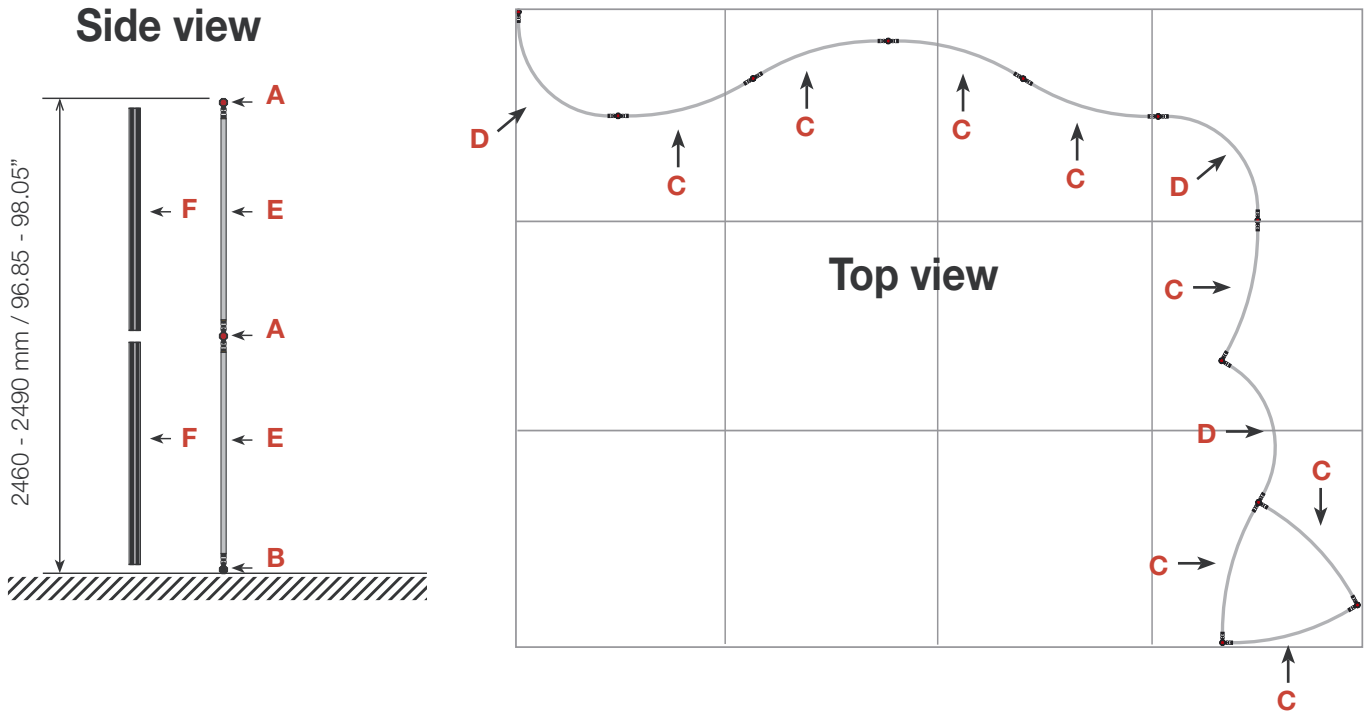

Exhibition unit **Shape D191** 250 cm

Item.	Components	Quantity
A	Red junction	22 pcs.
B	Grey junction	11 pcs.
C	Purple rod	24 pcs.
D	Brown rod	9 pcs.
E	Black rod	22 pcs.
F	Black wing	22 pcs.
	Hanger	20 pcs.
	Clicker	20 pcs.