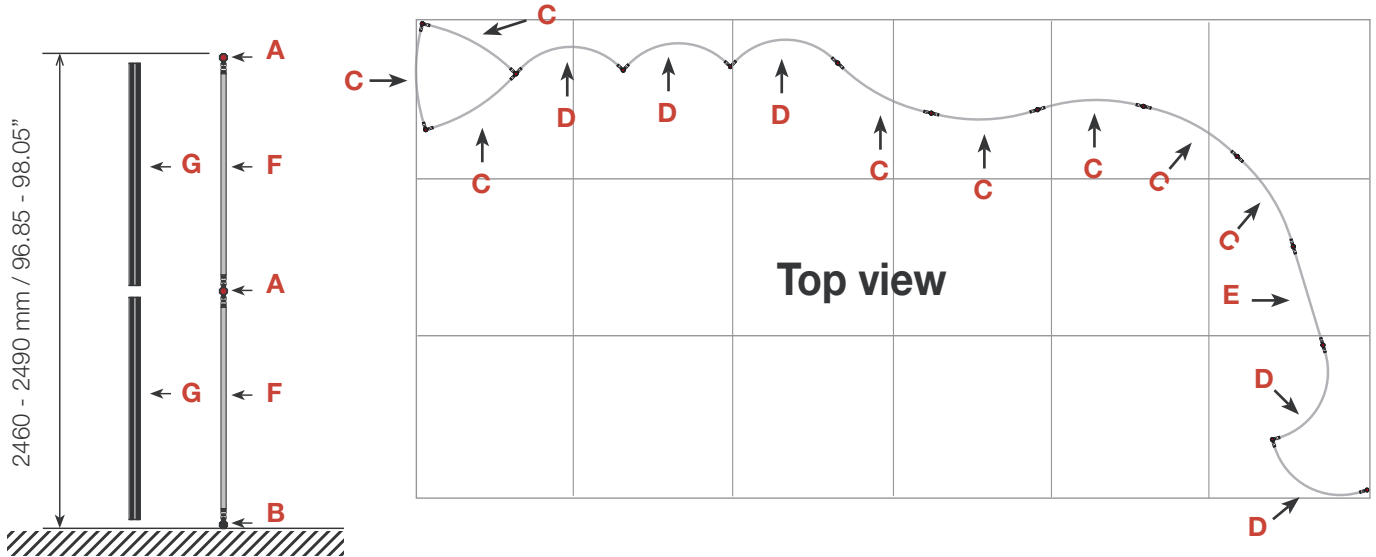

Exhibition unit **Shape D185** 250 cm

Side view

Item.	Components	Quantity
A	Red junction	28 pcs.
B	Grey junction	14 pcs.
C	Purple rod	24 pcs.
D	Brown rod	15 pcs.
E	Pink rod	3 pcs.
F	Black rod	28 pcs.
G	Black wing	28 pcs.
	Hanger	26 pcs.
	Clicker	26 pcs.