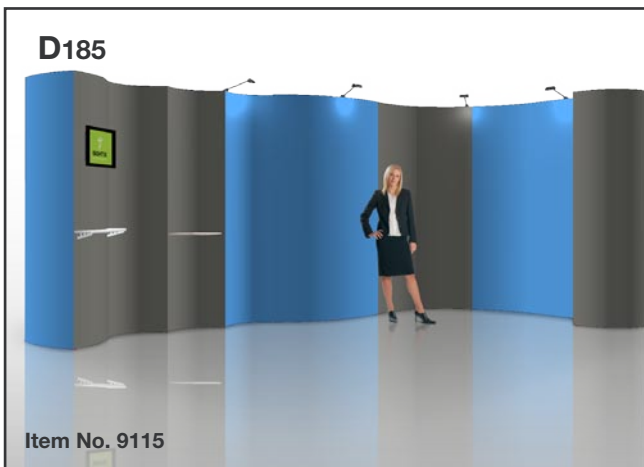

Exhibition unit **Shape D185** 250 cm

Side view

Item.	Components	Quantity
A	Red junction	28 pcs.
B	Grey junction	14 pcs.
C	Purple rod	24 pcs.
D	Brown rod	15 pcs.
E	Pink rod	3 pcs.
F	Black rod	28 pcs.
G	Black wing	28 pcs.
	Hanger	26 pcs.
	Clicker	26 pcs.