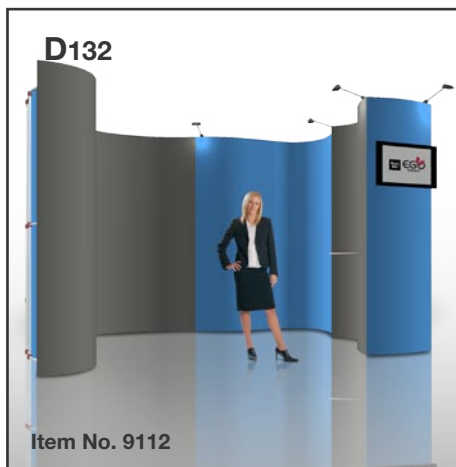

Exhibition unit **Shape D132** 250 cm

Side view

Item.	Components	Quantity
A	Red junction	30 pcs.
B	Grey junction	15 pcs.
C	Purple rod	30 pcs.
D	Brown rod	12 pcs.
E	Pink rod	3 pcs.
F	Black rod	30 pcs.
G	Black wing	30 pcs.
	Hanger	28 pcs.
	Clicker	28 pcs.