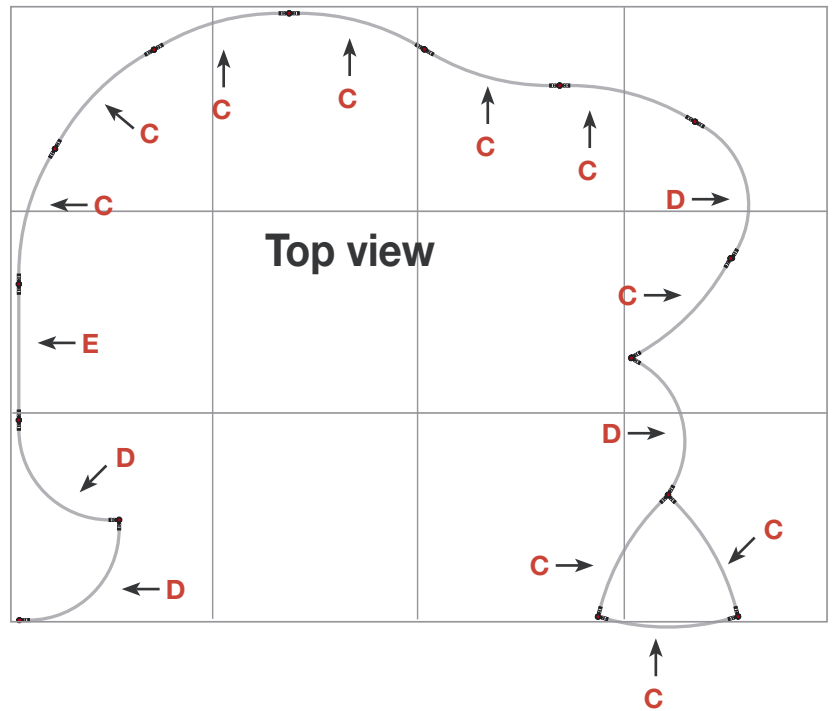

Exhibition unit **Shape D132** 250 cm

Side view

Item.	Components	Quantity
A	Red junction	30 pcs.
B	Grey junction	15 pcs.
C	Purple rod	30 pcs.
D	Brown rod	12 pcs.
E	Pink rod	3 pcs.
F	Black rod	30 pcs.
G	Black wing	30 pcs.
	Hanger	28 pcs.
	Clicker	28 pcs.