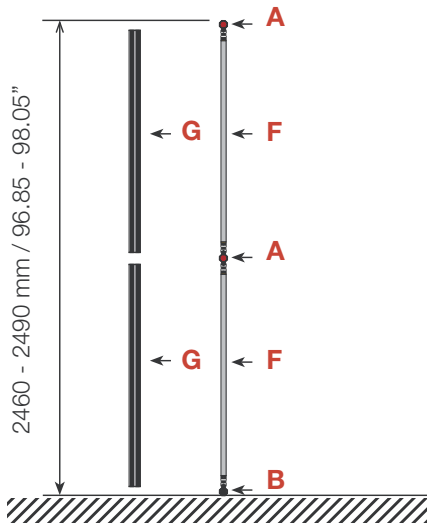

Exhibition unit **Shape D132** 250 cm

Side view

Item.	Components	Quantity
A	Red junction	30 pcs.
B	Grey junction	15 pcs.
C	Purple rod	30 pcs.
D	Brown rod	12 pcs.
E	Pink rod	3 pcs.
F	Black rod	30 pcs.
G	Black wing	30 pcs.
	Hanger	28 pcs.
	Clicker	28 pcs.