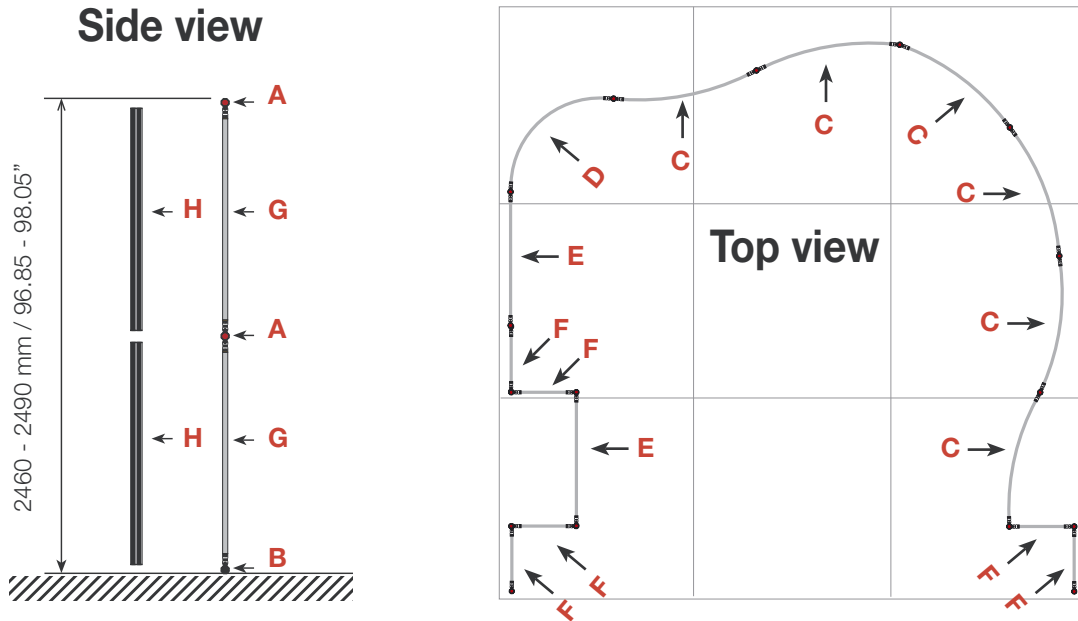

Exhibition unit **Shape D125** 250 cm

Item.	Components	Quantity
A	Red junction	32 pcs.
B	Grey junction	16 pcs.
C	Purple rod	18 pcs.
D	Brown rod	3 pcs.
E	Pink rod	6 pcs.
F	Green rod	18 pcs.
G	Black rod	32 pcs.
H	Black wing	26 pcs.
	Hanger	24 pcs.
	Clicker	24 pcs.