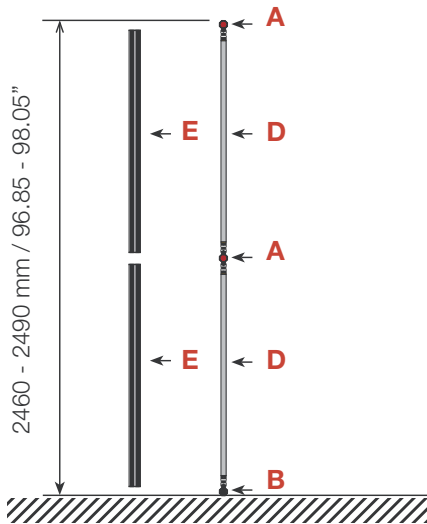

## Exhibition unit **Shape D1** 250 cm

**Side view**

**Top view**

Item.	Components	Quantity
<b>A</b>	Red junction	20 pcs.
<b>B</b>	Grey junction	10 pcs.
<b>C</b>	Purple rod	33 pcs.
<b>D</b>	Black rod	20 pcs.
<b>E</b>	Black wing	20 pcs.
	Hanger	18 pcs.
	Clicker	18 pcs.