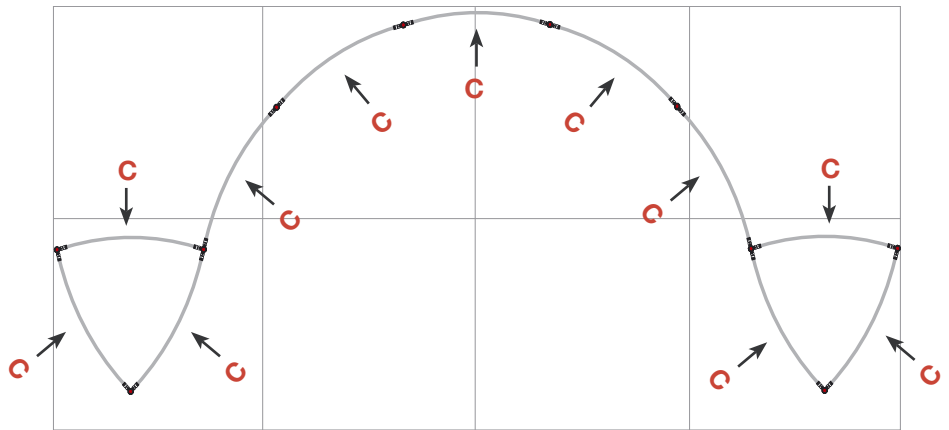

## Exhibition unit **Shape D1** 250 cm

**Side view**

**Top view**

Item.	Components	Quantity
<b>A</b>	Red junction	20 pcs.
<b>B</b>	Grey junction	10 pcs.
<b>C</b>	Purple rod	33 pcs.
<b>D</b>	Black rod	20 pcs.
<b>E</b>	Black wing	20 pcs.
	Hanger	18 pcs.
	Clicker	18 pcs.